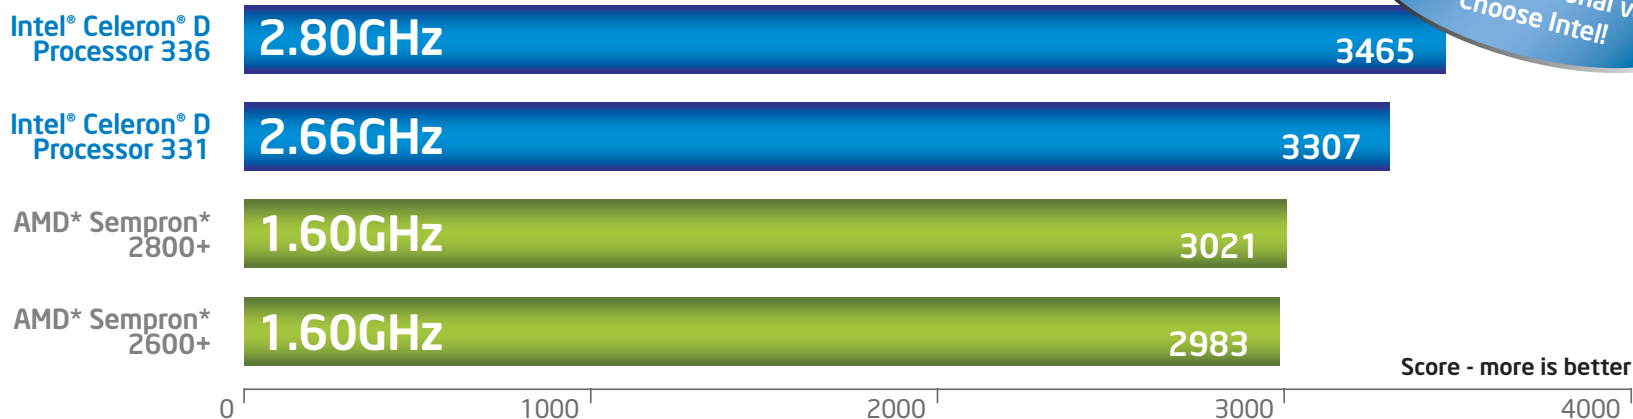

Get Intel® Celeron® D Processor Now!

▶ **DDR2 Now** ▶ **64-bit Now** ▶ **Enhanced Virus Protection²**

See how <http://www.gamespot.com.cn/> rates the Intel® Celeron® D Processor 331 and 336 compared to the processors mentioned below:

Benchmark: PCMark 04 - CPU Version

Choose exceptional value.
Choose Intel!

Source: <http://www.gamespot.com.cn/gamespot/hardware/story/0,1000001198,39280680,00.htm>
(This information above was published by gamespot.com.cn on 16 March 2006. The test set up, hardware and software configurations have been determined by www.gamespot.com.cn)